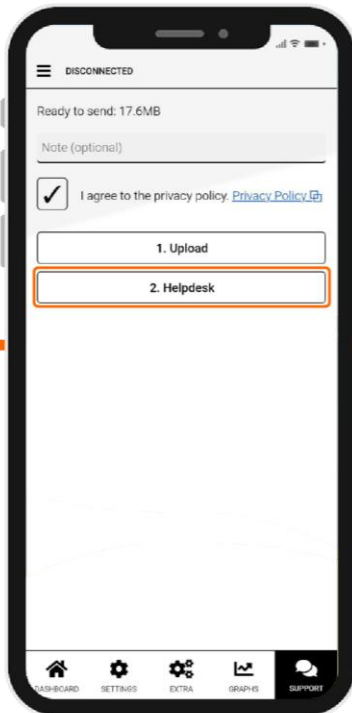

How to Reach Out to Customer Support?

Via the Intuy App

Fill in the Form

Via the Website: www.rbionics.com

Note: Include as many details as possible, such as descriptions, serial numbers, screenshots or videos.