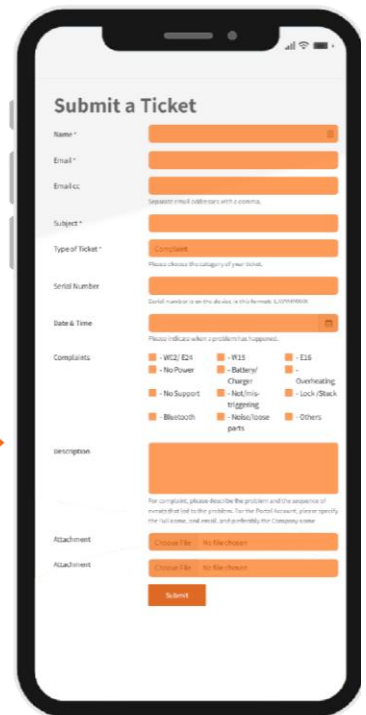

How to Reach Out to Customer Support?

Via the Intuy App

Fill in the Form

Via the Website: www.rbionics.com

Note: Include as many details as possible, such as descriptions, serial numbers, screenshots or videos.