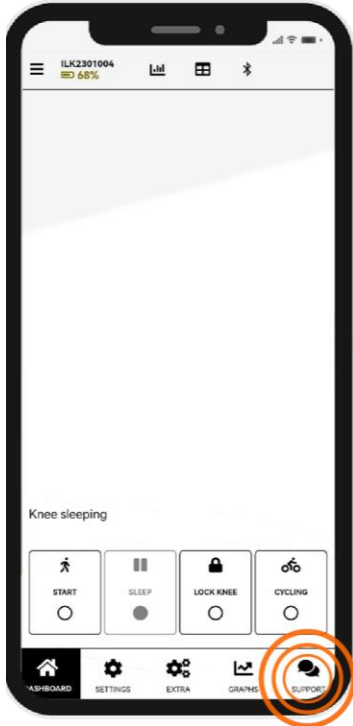

How to Reach Out to Customer Support?

Via the Intuy App

Fill in the Form

Via the Website: www.rbionics.com

Note: Include as many details as possible, such as descriptions, serial numbers, screenshots or videos.