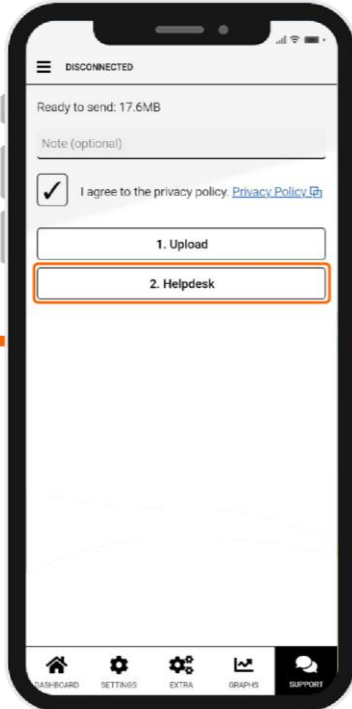

How to Reach Out to Customer Support?

Via the Intuy App

Fill in the Form

Via the Website: www.rbionics.com

Note: Include as many details as possible, such as descriptions, serial numbers, screenshots or videos.